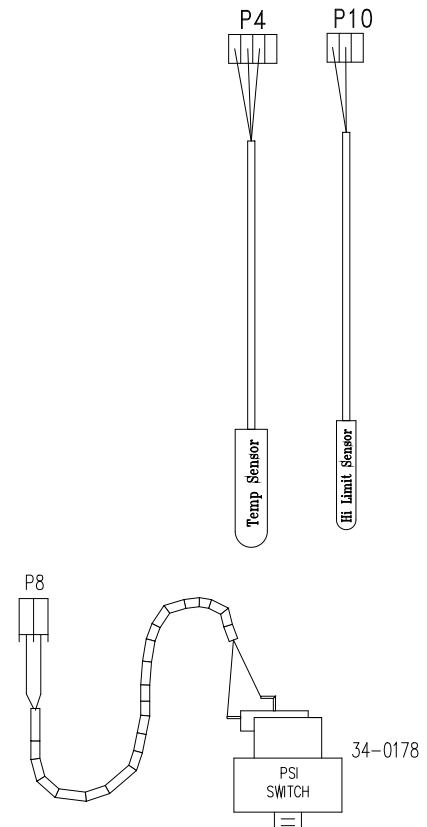

33-0025-R5

L1 G C

LEGEND	
	- 1/4" QUICK CONNECT
	- 1/4" QUICK CONNECT PIGGYBACK
	- FORK CONNECTOR
	- RING CONNECTOR
	- SOCKET CONNECTOR
	- PIN CONNECTOR

HYDRO-QUIP
CORONA, CA (909) 273-7575

Manufacture Notes:

Dwg. No.
DL222A0-KQY6-H
Reviewed By:

Drawn
BH
Date
06.15.01
Diagram No.
4713P

Rev
5
Wire Color Code
B - Black G - Green
Br - Brown Bl - Blue
R - Red V - Violet
O - Orange W - White
Y - Yellow Gr - Gray