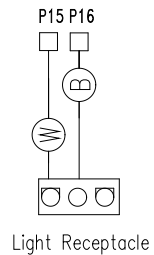

33-0025-R5

L1 G C

LEGEND	
	- 1/4" QUICK CONNECT
	- 1/4" QUICK CONNECT PIGGYBACK
	- FORK CONNECTOR
	- RING CONNECTOR
	- SOCKET CONNECTOR
	- PIN CONNECTOR

HYDRO-QUIP
CORONA, CA (909) 273-7575

Manufacture Notes:

Dwg. No.
DL222A0-KQY6-H
Reviewed By:

Drawn
BH
Date
06.15.01
Diagram No.
4713P

Rev
5
Wire Color Code
B - Black G - Green
Br - Brown Bl - Blue
R - Red V - Violet
O - Orange W - White
Y - Yellow Gr - Gray