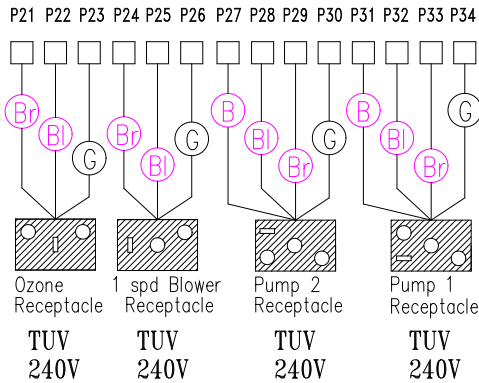

33-0025-R5

L1 G C

LEGEND	
	- 1/4" QUICK CONNECT
	- 1/4" QUICK CONNECT PIGGYBACK
	- FORK CONNECTOR
	- RING CONNECTOR
	- SOCKET CONNECTOR
	- PIN CONNECTOR

HYDRO-QUIP
CORONA, CA (909) 273-7575

Manufacture Notes:

Dwg. No.
DL222A0-KQY6-H
Reviewed By:

Drawn
BH
Date
06.15.01
Diagram No.
4713P

Rev
5
Wire Color Code
B - Black G - Green
Br - Brown Bl - Blue
R - Red V - Violet
O - Orange W - White
Y - Yellow Gr - Gray