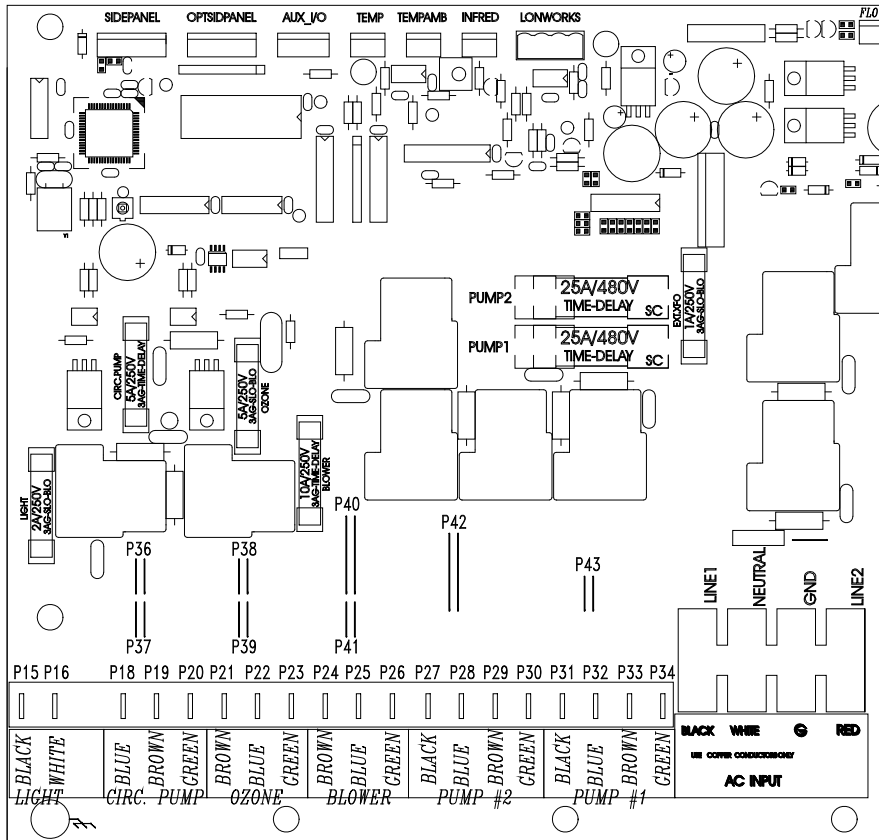

33-0025-R5

L1 G C

LEGEND	
	- 1/4" QUICK CONNECT
	- 1/4" QUICK CONNECT PIGGYBACK
	- FORK CONNECTOR
	- RING CONNECTOR
	- SOCKET CONNECTOR
	- PIN CONNECTOR

HYDRO-QUIP
CORONA, CA (909) 273-7575

Manufacture Notes:

Dwg. No.
DL222A0-KQY6-H
Reviewed By:

Drawn
BH
Date
06.15.01
Diagram No.
4713P

Rev
5
Wire Color Code
B - Black G - Green
Br - Brown Bl - Blue
R - Red V - Violet
O - Orange W - White
Y - Yellow Gr - Gray